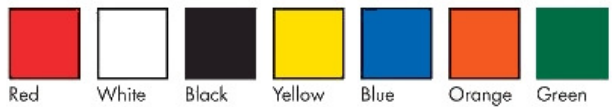

**Specifications:** Strong aluminum frame. Frame available in colors below. Easy storing and transporting. Sits easily on most surfaces. White, Gray, Beige vinyl seat and table top available. 6' and 126lbs makes it easy to handle. Can be bolted down for more permanent use.